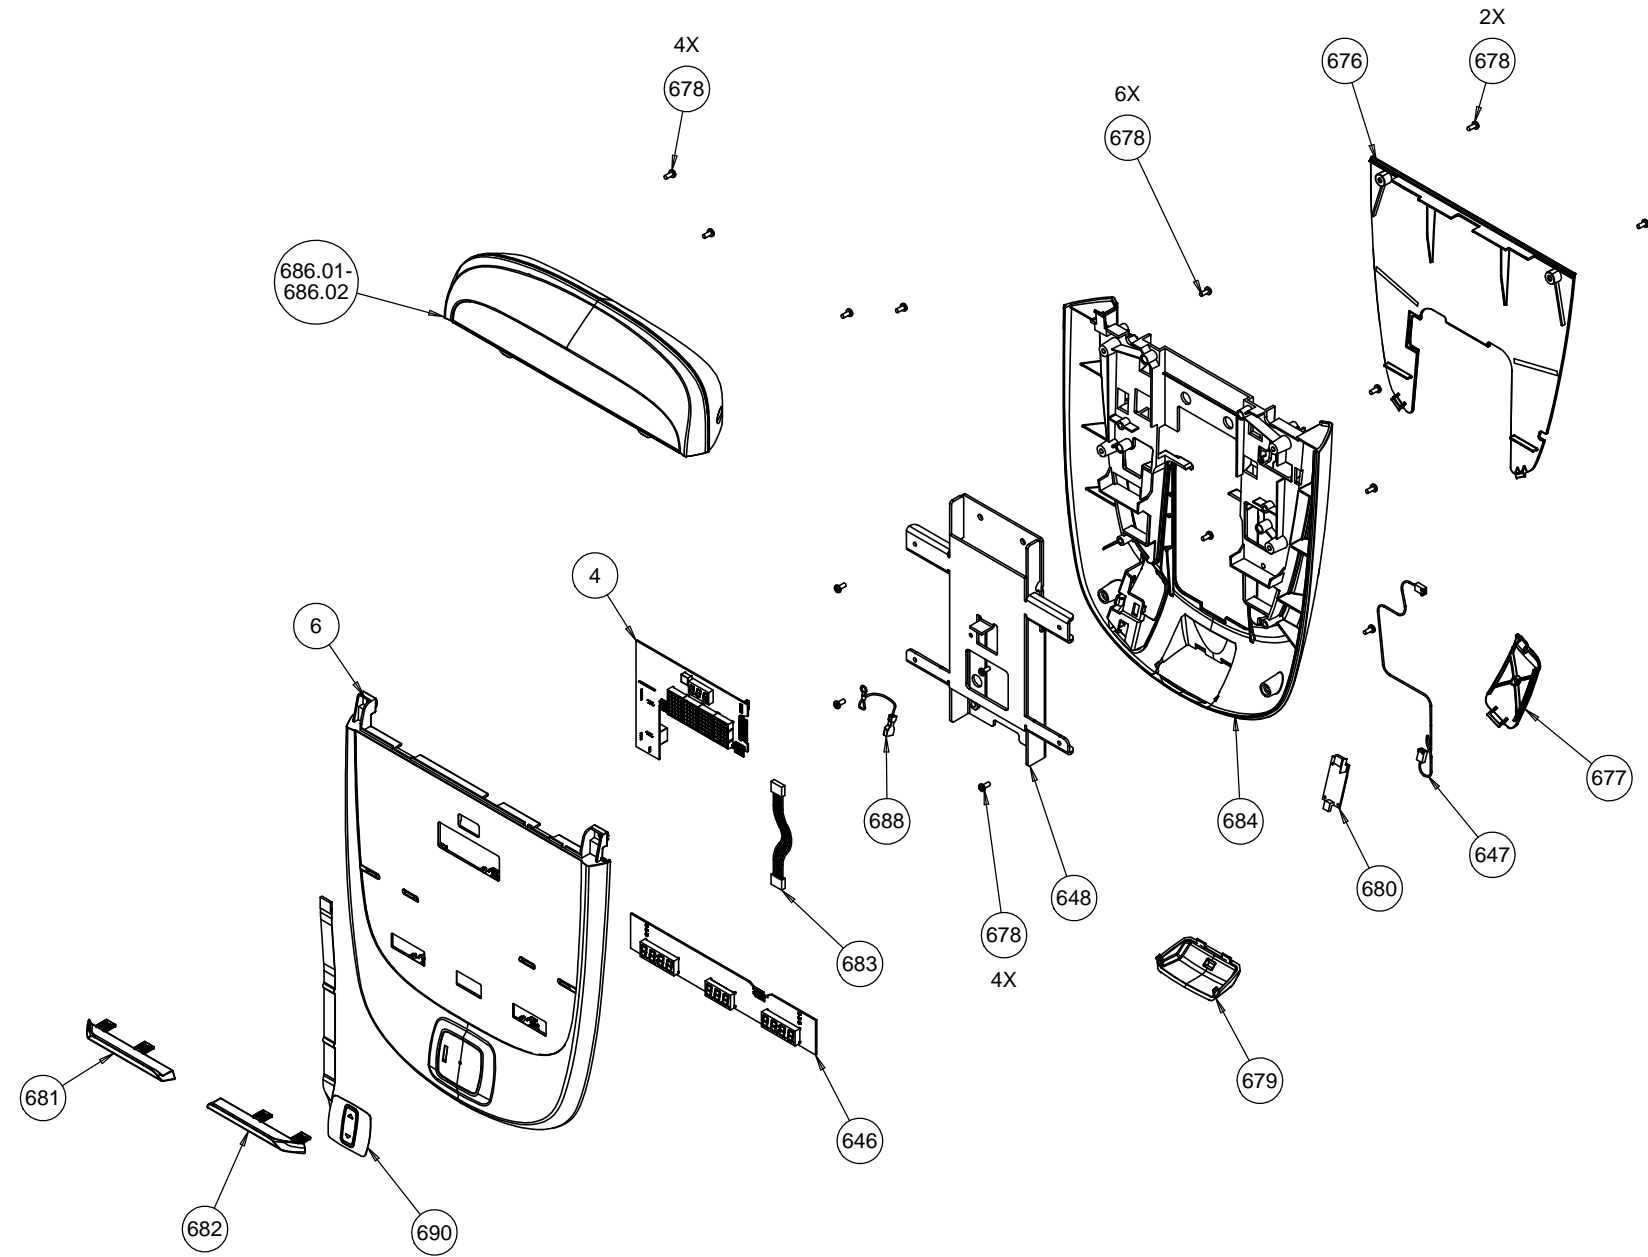

C

B

A

3

2

1

PRODUCT:
P10 CONSOLE

PRECOR

DRWN BY	8/4/14	KAW	SIZE	PAGE	OF	DWG. NO.	SUBREV
CS	05.06.13	BG	A	1	1	302725-101	B

Bubble #	P10_UBKRBK10-815_AJWD	Description
4.01	PPP000000302197102	ASSY, P10, UPPER PCA & SW, UBK/RBK
6	PPP000000058046101	DISPLAY HOUSING, P10, UBK/RBK, ASSY
646	PPP000000302207103	ASSY, P10, METRICS PCA & SW, TRIPLE
647	PPP000000040015020	ASSY,CBL,3C,.1 CTR,W/RAMP,1-1,SN,20
648	PPP000000300285102	WELDMENT,DISPLAY,PT - P10/P30/P20
676	PPP000000300278103	PLASTIC, SERVICE COVER, DISPLAY, P2
677	PPP000000300283101	PLASTIC, HR DOOR, P40/P30/P20, SILV
678	PPP00000MGCN016038	SCREW,MCH,8-32X3/8,PANHD,PHIL,
679	PPP000000300203101	PLASTIC,HP,PLUG,SILVER GRAY
680	PPP000000300812131	BOARD,CHR & WIRELESS,SALUTRON,(PORT
681	PPP000000303176101	SUPPORT,BOOK,LEFT,P30/P10
682	PPP000000303176102	SUPPORT,BOOK,RIGHT,P30/P10
683	PPP000000035754006	ASSY,CABLE,6C, .1 CTR,1-1,TIN, 6 in.
684	PPP000000300277103	PLASTIC, REAR, DISPLAY ,P40/P30/P20
688	PPP000000301415008	CBL,1C,20AWG,#8 RING/250X032 QD REC
690	PPP000000302141101	KEY PANEL,MACHINE CTRL,P10,SINGLE
750	PPP000000304178102	ASSY,PLASTIC,OPTION CAP,REAR (W/LOO